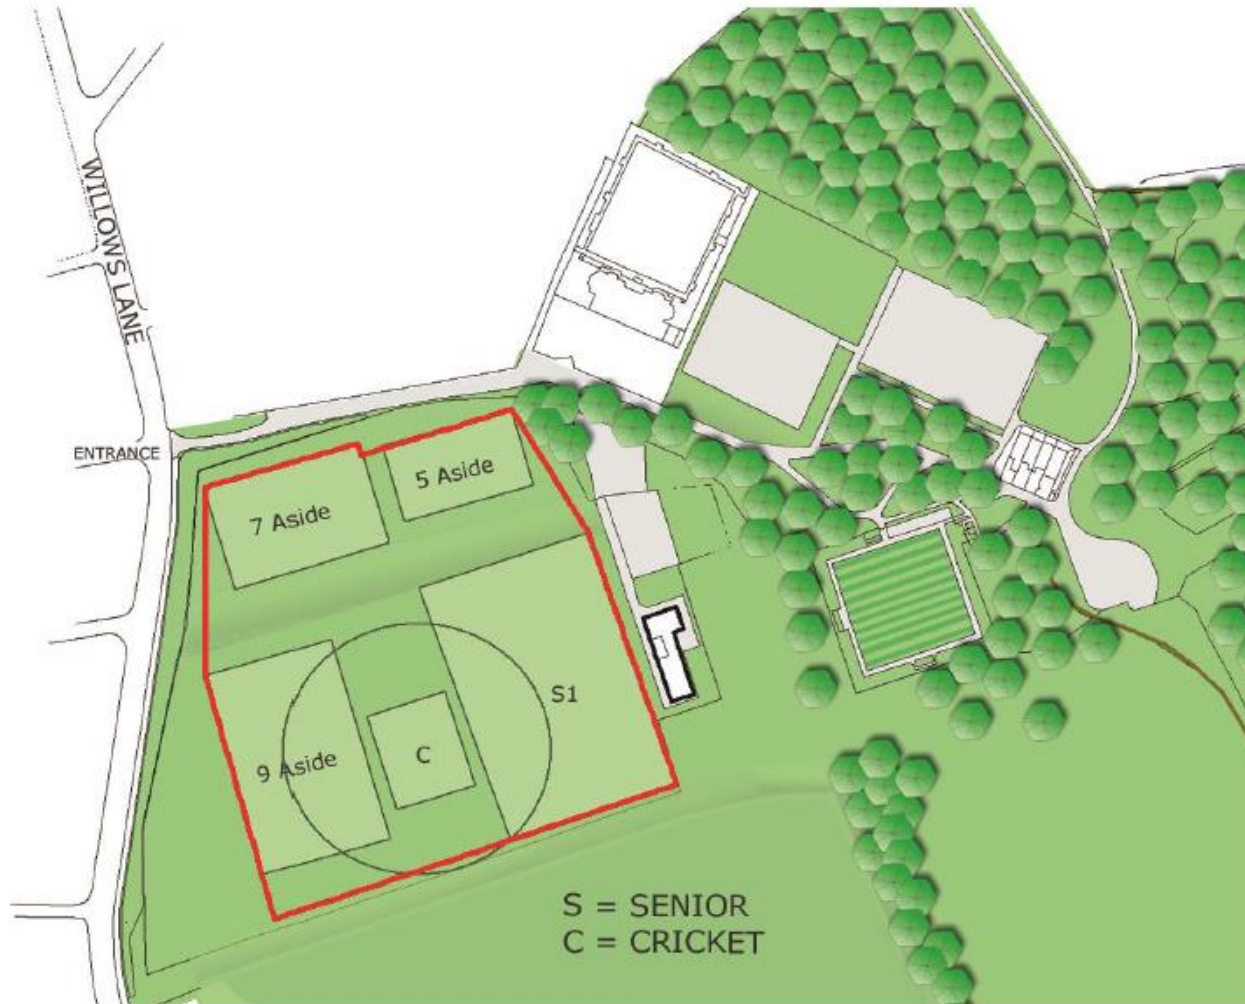

BULLOUGH PARK - SPORTS PITCHES

(c) Crown copyright and database rights 2021
Ordnance Survey LA 100022321 HBC

FOXHILL / WHITEASH - SPORTS PITCHES

J = JUNIOR 7 ASIDE PITCH
S = SENIOR
R = RUGBY

MEMORIAL PARK

KEY

1. War Memorial
2. Shelter
3. Works Building
4. Sensory Garden
5. Pavilion
6. Sports Pitches
7. Viewpoint

S = Senior

J (9) = 9 Aside

J (7) = 7 Aside

(c) Crown copyright and database rights 2021.
Ordnance Survey LA 100022321 HBC

WILSON PLAYING FIELDS and WOODLANDS