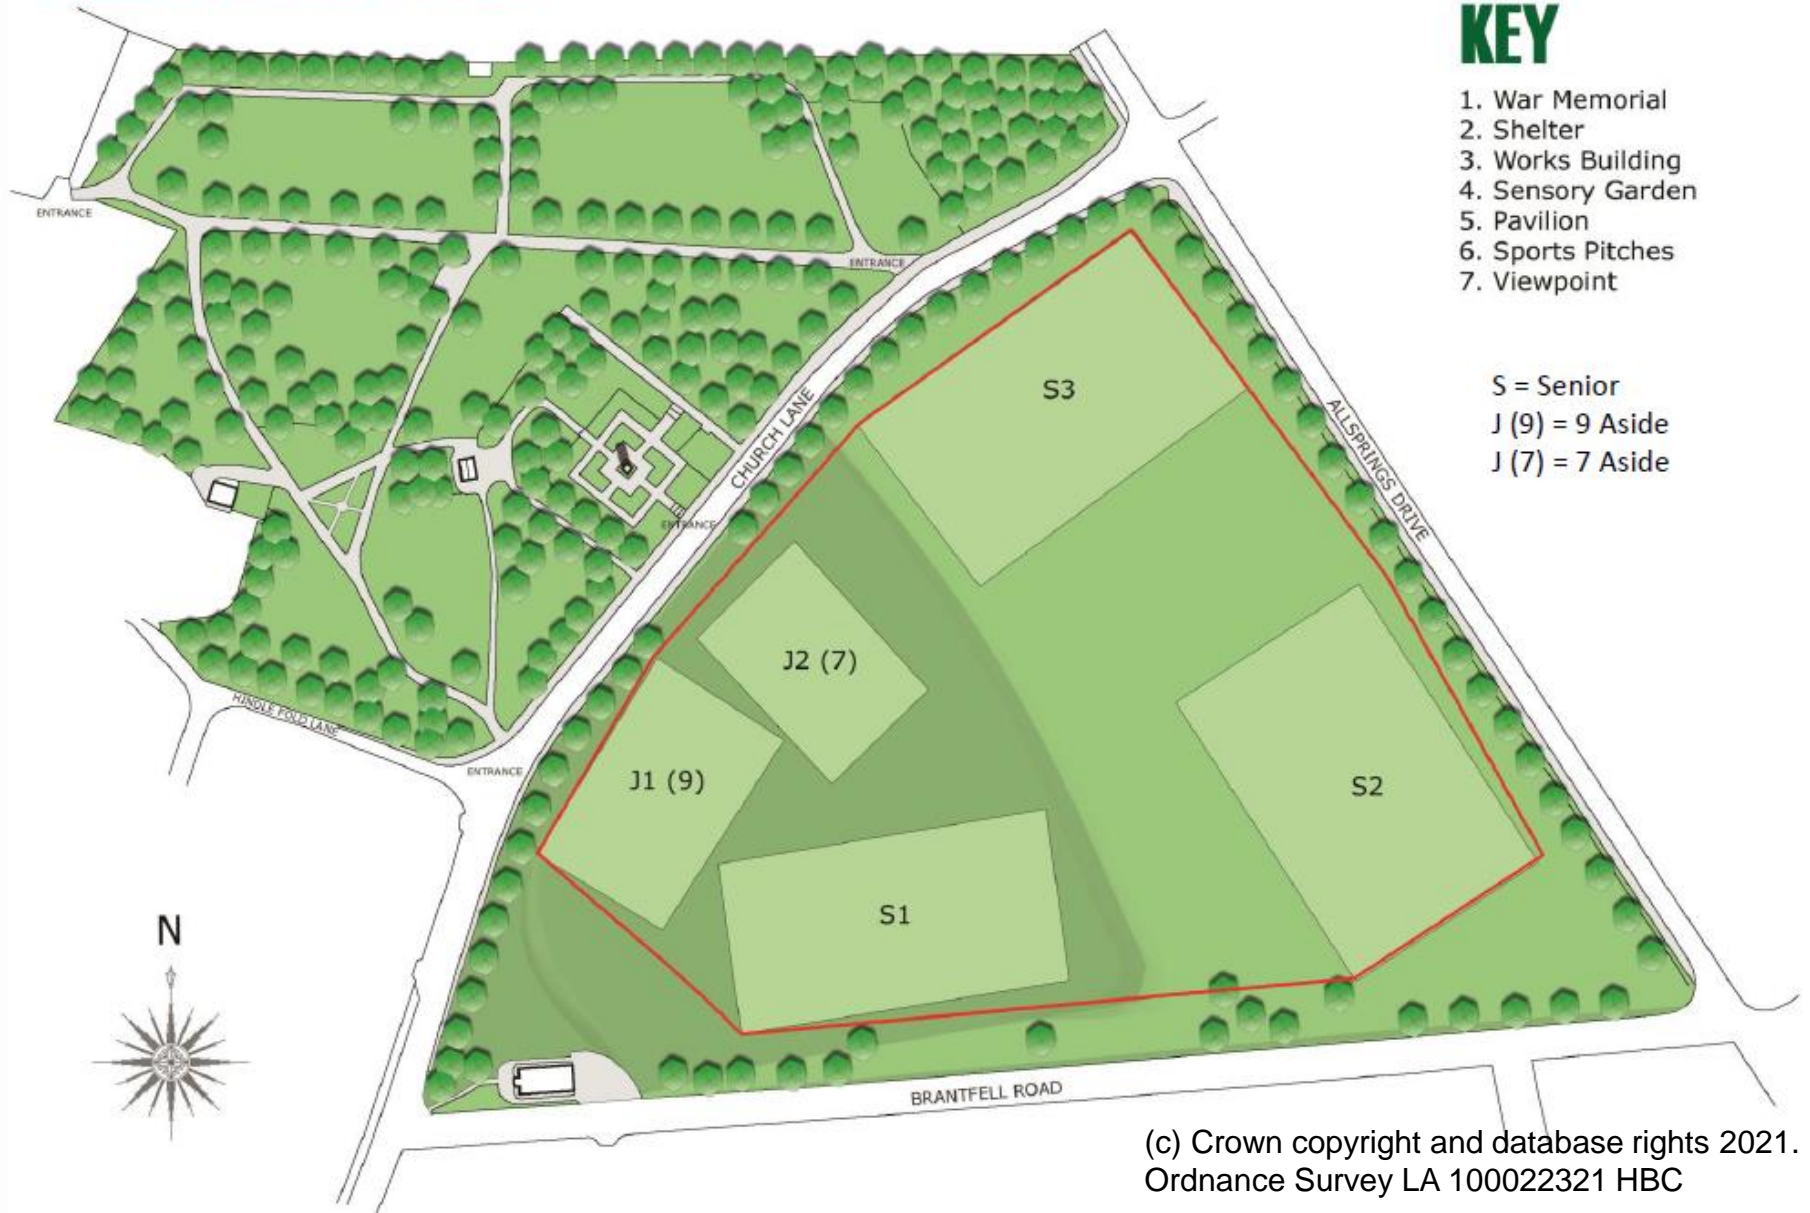

BULLOUGH PARK - SPORTS PITCHES

(c) Crown copyright and database rights 2021
Ordnance Survey LA 100022321 HBC

FOXHILL / WHITEASH - SPORTS PITCHES

J = JUNIOR 7 ASIDE PITCH
S = SENIOR
R = RUGBY

MEMORIAL PARK

KEY

1. War Memorial
2. Shelter
3. Works Building
4. Sensory Garden
5. Pavilion
6. Sports Pitches
7. Viewpoint

S = Senior

J (9) = 9 Aside

J (7) = 7 Aside

(c) Crown copyright and database rights 2021.
Ordnance Survey LA 100022321 HBC

WILSON PLAYING FIELDS and WOODLANDS